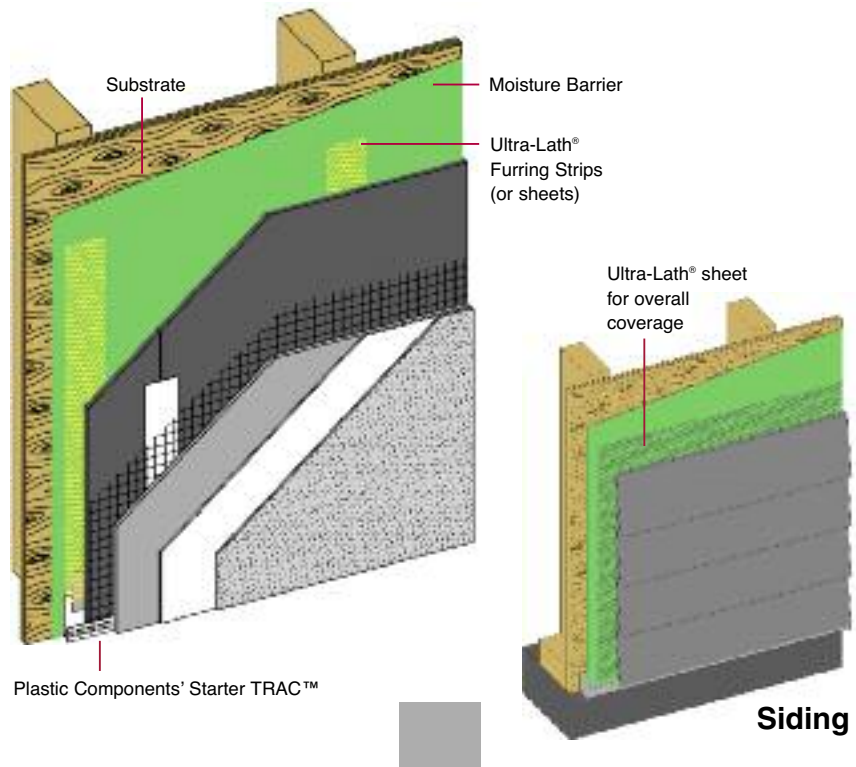

Ultra-Lath® Drainage Mat

Controls moisture, increases air circulation in exterior walls

Plastic Components' **Ultra-Lath® plastic lath** is ideal for all vertical cladding with drainage.

The **Ultra-Lath** drainage mat **creates a space between cladding and wall for increased air circulation and drainage. It controls moisture, reducing mold, mildew and dampness in the wall.**

Plus, its high compressive strength prevents crimping at fastening points, eliminating blockages.

It comes in convenient plastic strips (Strip-Lath®) for use as furring strips, and/or sheets and rolls for full coverage.

Safe and easy to use, and unaffected by salt, moisture and chemicals, heavy-duty Ultra-Lath plastic lath is self-furred and compatible with all cement-based products.

Uses

Moisture management for above or below grade exterior wall systems.

- **Non-rusting** alternative to metal laths
- 1/8" (3 mm) self-furred
- High compressive strength prevents crimping at fastening points and eliminates blockages
- Lower installed cost
- Light weight
- Cuts with a utility knife
- Safe, easy to handle
- Long, outdoor life – unaffected by sand, moisture or chemicals
- Available in strips for use as furring strips, and sheets or rolls for overall coverage