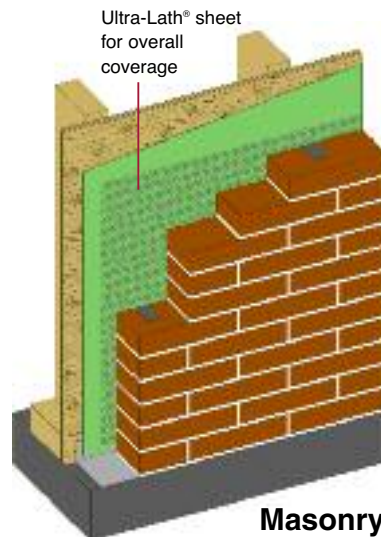

Plastic Components' **Ultra-Lath® plastic lath** is ideal for all vertical cladding with drainage.

The **Ultra-Lath** drainage mat **creates a space between cladding and wall for increased air circulation and drainage. It controls moisture, reducing mold, mildew and dampness in the wall.**

Plus, its high compressive strength prevents crimping at fastening points, eliminating blockages.

It comes in convenient plastic strips (Strip-Lath®) for use as furring strips, and/or sheets and rolls for full coverage.

Safe and easy to use, and unaffected by salt, moisture and chemicals, heavy-duty Ultra-Lath plastic lath is self-furred and compatible with all cement-based products.