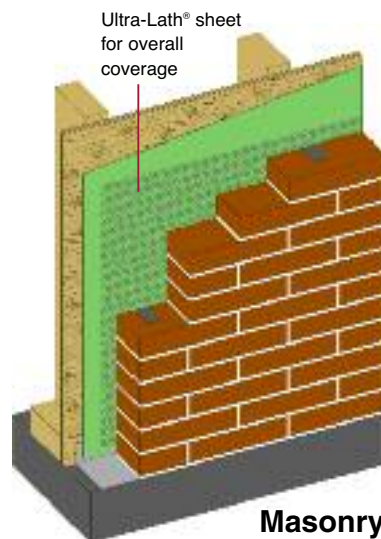

Plastic Components' **Ultra-Lath® plastic lath** is ideal for all vertical cladding with drainage.

The **Ultra-Lath** drainage mat **creates a space between cladding and wall for increased air circulation and drainage. It controls moisture, reducing mold, mildew and dampness in the wall.**

Plus, its high compressive strength prevents crimping at fastening points, eliminating blockages.

It comes in convenient plastic strips (Strip-Lath®) for use as furring strips, and/or sheets and rolls for full coverage.

Safe and easy to use, and unaffected by salt, moisture and chemicals, heavy-duty Ultra-Lath plastic lath is self-furred and compatible with all cement-based products.