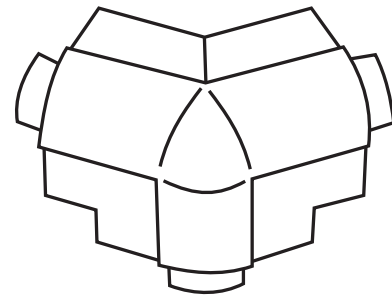

Drywall Accessories

Section: 09260

3 Way Outside Corner Cap

| Product Number | Dimensions/Descriptions | Pieces Per Box |
|----------------|--|----------------|
| 3WOC | Three way outside corner. For joining three bullnose corners at 90° angles | 100 |

3 Way Splayed Outside Corner Cap

| Product Number | Dimensions/Descriptions | Pieces Per Box |
|----------------|--|----------------|
| 3Way45 | Three way splayed outside corner that forms a 135° corner. | 25 |

3 Way Inside Corner Cap

| Product Number | Dimensions/Descriptions | Pieces Per Box |
|----------------|---|----------------|
| 3WIC | Three way inside corner for joining three bullnose corners at 90° angles. | 25 |