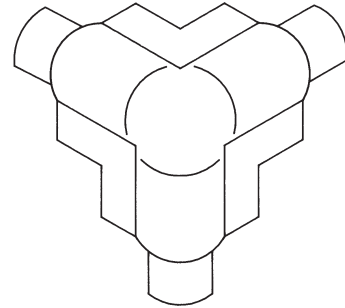

Drywall Accessories

Section: 09260

3 Way Outside Corner Cap

| Product Number | Dimensions/Descriptions | Pieces Per Box |
|----------------|--|----------------|
| 3WOC | Three way outside corner. For joining three bullnose corners at 90° angles | 100 |

3 Way Splayed Outside Corner Cap

| Product Number | Dimensions/Descriptions | Pieces Per Box |
|----------------|--|----------------|
| 3Way45 | Three way splayed outside corner that forms a 135° corner. | 25 |

3 Way Inside Corner Cap

| Product Number | Dimensions/Descriptions | Pieces Per Box |
|----------------|---|----------------|
| 3WIC | Three way inside corner for joining three bullnose corners at 90° angles. | 25 |