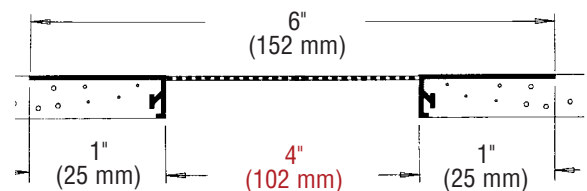

Stucco and Plaster

Section: 09200

Continuous Soffit Vent 2-3/8", 3", 4" and 6" vents

Product Number	Ground	Vent Area	Air Flow/linear ft.	Pieces per Box
549-50	1/2" (13 mm)	2-3/8" (60 mm)	15 sq. in. (9,678 sq. mm)	13
549-58	5/8" (16 mm)	2-3/8" (60 mm)	15 sq. in. (9,678 sq. mm)	13
549-75	3/4" (19 mm)	2-3/8" (60 mm)	15 sq. in. (9,678 sq. mm)	13
549-78	7/8" (22 mm)	2-3/8" (60 mm)	15 sq. in. (9,678 sq. mm)	13
3549-50	1/2" (13 mm)	3" (76 mm)	15 sq. in. (9,678 sq. mm)	13
3549-58	5/8" (16 mm)	3" (76 mm)	15 sq. in. (9,678 sq. mm)	13
3549-75	3/4" (19 mm)	3" (76 mm)	15 sq. in. (9,678 sq. mm)	13
3549-78	7/8" (22 mm)	3" (76 mm)	15 sq. in. (9,678 sq. mm)	13
4549-50	1/2" (13 mm)	4" (102 mm)	16 sq. in. (10,323 sq. mm)	13
4549-58	5/8" (16 mm)	4" (102 mm)	16 sq. in. (10,323 sq. mm)	13
4549-75	3/4" (19 mm)	4" (102 mm)	16 sq. in. (10,323 sq. mm)	13
4549-78	7/8" (22 mm)	4" (102 mm)	16 sq. in. (10,323 sq. mm)	13
6549-50	1/2" (13 mm)	6" (152 mm)	18 sq. in. (11,614 sq. mm)	10
6549-75	3/4" (19 mm)	6" (152 mm)	18 sq. in. (11,614 sq. mm)	10

10' (3 m) Lengths
Connector Clips Included

Application:

Low cost and simple solution to venting soffit areas. Vent holes 1/8" (3 mm) diameter. Wide nailing flange makes installation easier. Will not rust or corrode. Excellent paint adhesion. "Eyebrow" assures excellent keying of stucco to the leg. Connector clip included.

Specifications:

Soffit Vent shall be Plastic Components Inc. # _____.
All exterior accessories shall be of PVC material conforming to ASTM standards D1784, C1063, C1861 and D4216. They shall be used where specified by the design authority and installed per industry standards.

549

3549

4549

6549