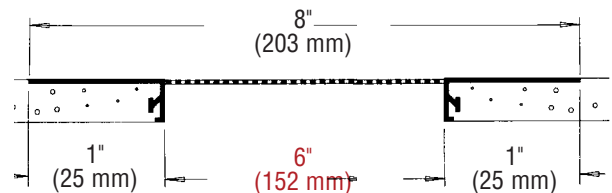

Stucco and Plaster

Section: 09200

Continuous Soffit Vent 2-3/8", 3", 4" and 6" vents

Product Number	Ground	Vent Area	Air Flow/linear ft.	Pieces per Box
549-50	1/2" (13 mm)	2-3/8" (60 mm)	15 sq. in. (9,678 sq. mm)	13
549-58	5/8" (16 mm)	2-3/8" (60 mm)	15 sq. in. (9,678 sq. mm)	13
549-75	3/4" (19 mm)	2-3/8" (60 mm)	15 sq. in. (9,678 sq. mm)	13
549-78	7/8" (22 mm)	2-3/8" (60 mm)	15 sq. in. (9,678 sq. mm)	13
3549-50	1/2" (13 mm)	3" (76 mm)	15 sq. in. (9,678 sq. mm)	13
3549-58	5/8" (16 mm)	3" (76 mm)	15 sq. in. (9,678 sq. mm)	13
3549-75	3/4" (19 mm)	3" (76 mm)	15 sq. in. (9,678 sq. mm)	13
3549-78	7/8" (22 mm)	3" (76 mm)	15 sq. in. (9,678 sq. mm)	13
4549-50	1/2" (13 mm)	4" (102 mm)	16 sq. in. (10,323 sq. mm)	13
4549-58	5/8" (16 mm)	4" (102 mm)	16 sq. in. (10,323 sq. mm)	13
4549-75	3/4" (19 mm)	4" (102 mm)	16 sq. in. (10,323 sq. mm)	13
4549-78	7/8" (22 mm)	4" (102 mm)	16 sq. in. (10,323 sq. mm)	13
6549-50	1/2" (13 mm)	6" (152 mm)	18 sq. in. (11,614 sq. mm)	10
6549-75	3/4" (19 mm)	6" (152 mm)	18 sq. in. (11,614 sq. mm)	10

10' (3 m) Lengths
Connector Clips Included

Application:

Low cost and simple solution to venting soffit areas. Vent holes 1/8" (3 mm) diameter. Wide nailing flange makes installation easier. Will not rust or corrode. Excellent paint adhesion. "Eyebrow" assures excellent keying of stucco to the leg. Connector clip included.

Specifications:

Soffit Vent shall be Plastic Components Inc. # _____.
All exterior accessories shall be of PVC material conforming to ASTM standards D1784, C1063, C1861 and D4216. They shall be used where specified by the design authority and installed per industry standards.

549

3549

4549

6549