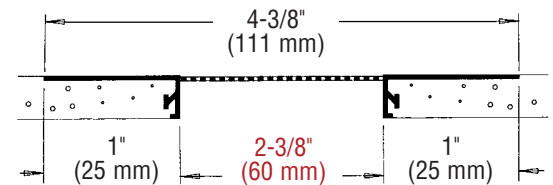

10' (3 m) Lengths
Connector Clips Included

Application:

Low cost and simple solution to venting soffit areas. Vent holes 1/8" (3 mm) diameter. Wide nailing flange makes installation easier. Will not rust or corrode. Excellent paint adhesion. "Eyebrow" assures excellent keying of stucco to the leg. Connector clip included.

Specifications:

Soffit Vent shall be Plastic Components Inc. # _____.
All exterior accessories shall be of PVC material conforming to ASTM standards D1784, C1063, C1861 and D4216. They shall be used where specified by the design authority and installed per industry standards.

549