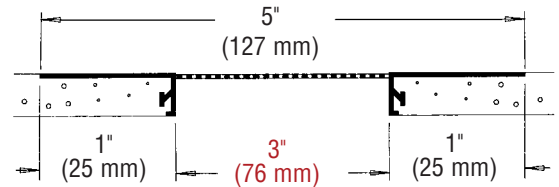

Stucco and Plaster

Section: 09200

Continuous Soffit Vent 2-3/8", 3", 4" and 6" vents

Product Number	Ground	Vent Area	Air Flow/linear ft.	Pieces per Box
549-50	1/2" (13 mm)	2-3/8" (60 mm)	15 sq. in. (9,678 sq. mm)	13
549-58	5/8" (16 mm)	2-3/8" (60 mm)	15 sq. in. (9,678 sq. mm)	13
549-75	3/4" (19 mm)	2-3/8" (60 mm)	15 sq. in. (9,678 sq. mm)	13
549-78	7/8" (22 mm)	2-3/8" (60 mm)	15 sq. in. (9,678 sq. mm)	13
3549-50	1/2" (13 mm)	3" (76 mm)	15 sq. in. (9,678 sq. mm)	13
3549-58	5/8" (16 mm)	3" (76 mm)	15 sq. in. (9,678 sq. mm)	13
3549-75	3/4" (19 mm)	3" (76 mm)	15 sq. in. (9,678 sq. mm)	13
3549-78	7/8" (22 mm)	3" (76 mm)	15 sq. in. (9,678 sq. mm)	13
4549-50	1/2" (13 mm)	4" (102 mm)	16 sq. in. (10,323 sq. mm)	13
4549-58	5/8" (16 mm)	4" (102 mm)	16 sq. in. (10,323 sq. mm)	13
4549-75	3/4" (19 mm)	4" (102 mm)	16 sq. in. (10,323 sq. mm)	13
4549-78	7/8" (22 mm)	4" (102 mm)	16 sq. in. (10,323 sq. mm)	13
6549-50	1/2" (13 mm)	6" (152 mm)	18 sq. in. (11,614 sq. mm)	10
6549-75	3/4" (19 mm)	6" (152 mm)	18 sq. in. (11,614 sq. mm)	10

10' (3 m) Lengths
Connector Clips Included

Application:

Low cost and simple solution to venting soffit areas. Vent holes 1/8" (3 mm) diameter. Wide nailing flange makes installation easier. Will not rust or corrode. Excellent paint adhesion. "Eyebrow" assures excellent keying of stucco to the leg. Connector clip included.

Specifications:

Soffit Vent shall be Plastic Components Inc. # _____.
All exterior accessories shall be of PVC material conforming to ASTM standards D1784, C1063, C1861 and D4216. They shall be used where specified by the design authority and installed per industry standards.

549

3549

4549

6549