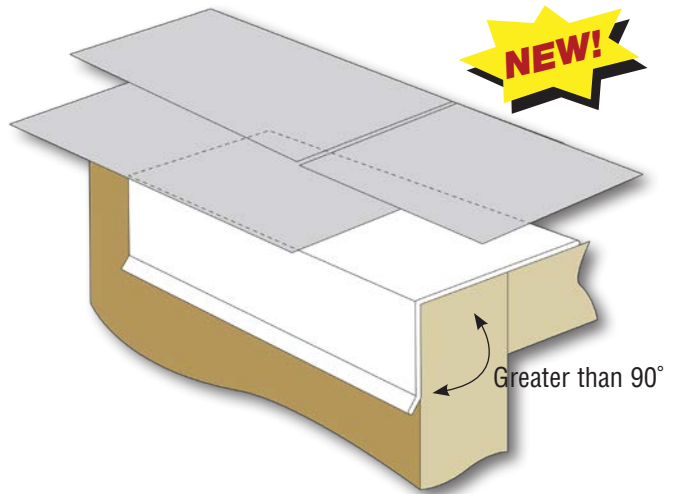

Lumber, Building Materials

Roof Rake Drip Edge Flashing

Product Number	Description	Dimension A	Pieces per Box
SBRF-75	Protects roof from water intrusion along the eave. Can be used with variable pitch and uneven or contoured roof lines.	3/4" (19 mm)	100
SBRF-1		1" (25 mm)	75
SBRF-15		1-1/2" (38 mm)	60
SBRF-2		2" (51 mm)	50

10' (3 m) Lengths

Application:

Protects roof from water intrusion along the eave. Can be used with variable pitch and uneven or contoured roof lines.